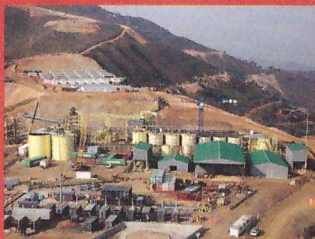

JD EUROPE Group

Since 20 Years
Depuis 20 Années

**TOYOTA EXPORT
POWER & ENERGY SOLUTIONS
POWER GENERATORS 5 TO 3000KVA
HEAVY EQUIPMENTS EXPORT
AFRICA SHIPPING RORO & CONTAINERS**

**Brand new Toyota
Stock more then 3000 units
Duty Free Cars
Tax Free**

**Buy at low factory prices
Achetez au prix d'usine**

**Power generators - Groupes
électrogènes
100% made in EU**

**Power & Energy solutions
up to 200MW**

**Africa shipping roro &
containers**

**Heavy Equipments - Poids Lourds
Export**